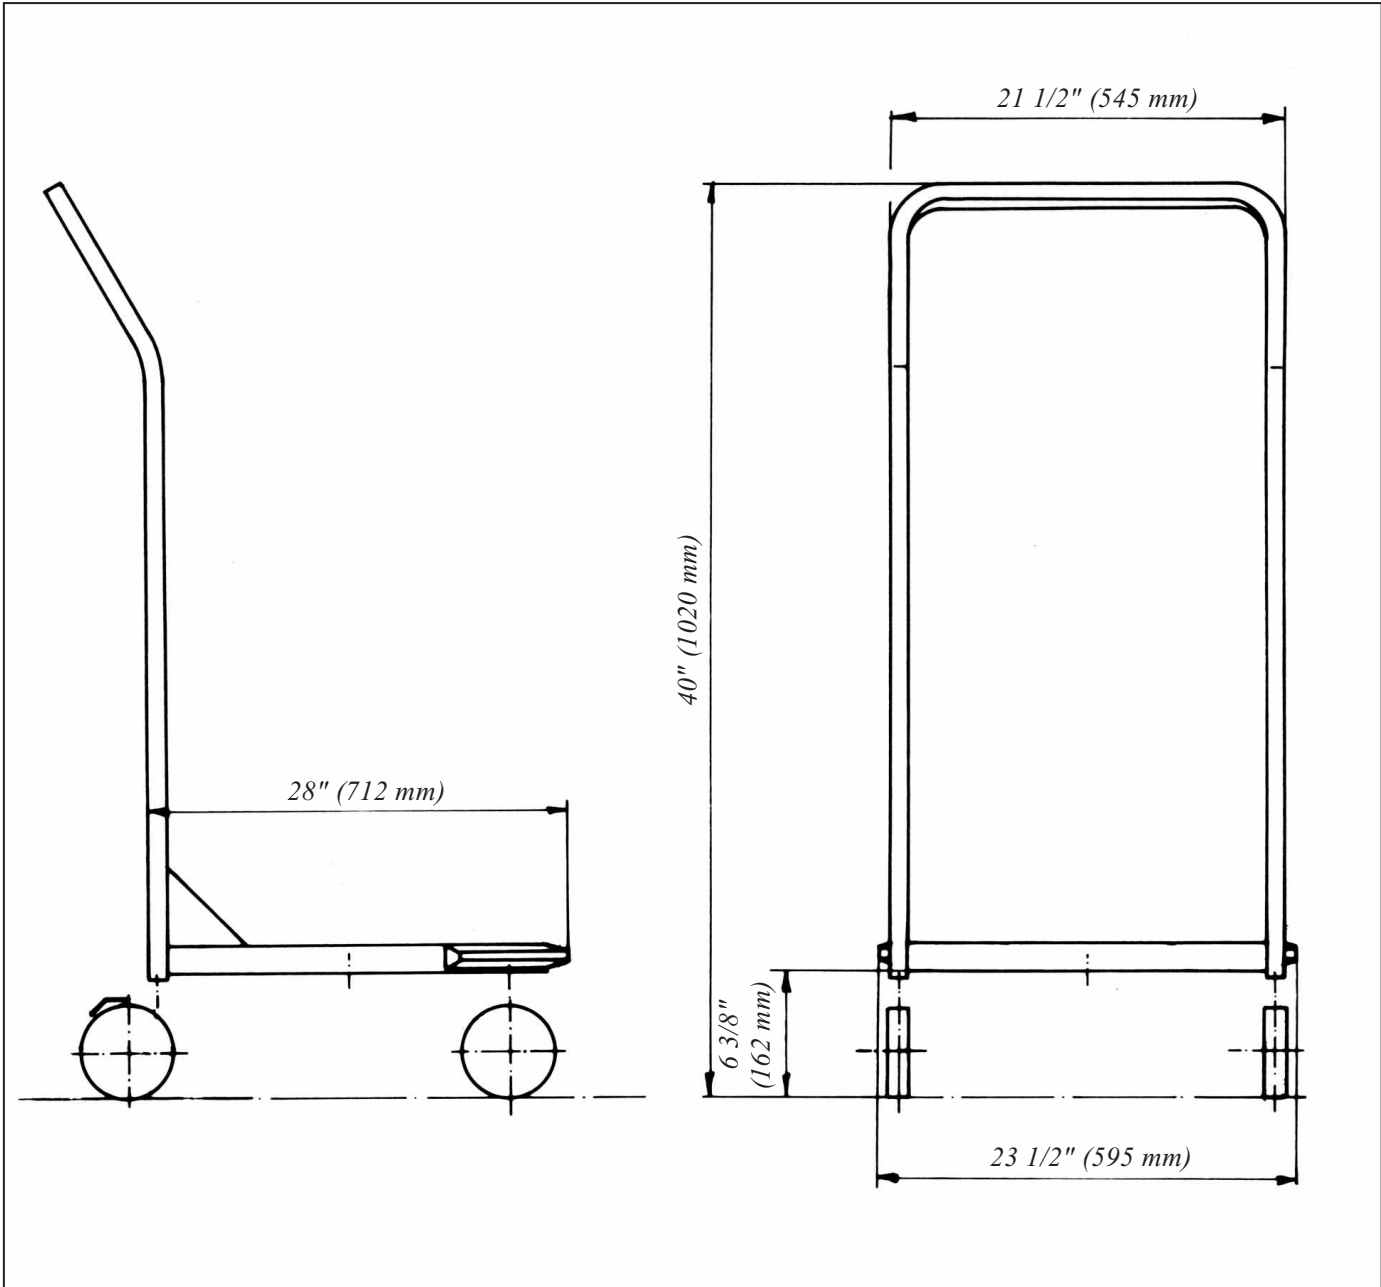

Alphagen Divider Basket and Basket Dolly

BASKETS

Shall be stainless steel all welded wire, stacking baskets

MODEL: Q15.02.5

26 1/2" x 20 3/4" x 7 1/2"

670 x 525 x 190 mm

BASKET DOLLY

MODEL: KR/65-53

CAPACITY: 6 Alphagen Divider Baskets. 24 Dividers per basket. Total 144 per dolly.

SPECIFICATIONS

Dolly baseplate and push bar made of stainless steel 18/10, 304 #4 material. Platform with all round rim. Movable on two fixed castors and two lockable swivel castors, wheel 5" (125 mm) dia., ball bearing mounted, maintenance-free, acid and grease resistant.

Castors can easily be exchanged. If required with optional castors made of 18/10 stainless steel.

Two corner bumpers provide maximum protection against damage.

LOAD CAPACITY: 175 lbs (80 kg)

MODEL NO.	ORDER NO.	DIMENSIONS		
		LENGTH	DEPTH	HEIGHT
DOLLY KR/65-53	011.27.62	23 1/2" (595 mm)	28" 712 mm	40" 1020 mm
BASKET Q15.02.5	Q15.02.5	26 1/2" (670 mm)	20 3/4" 525 mm	7 1/2" 190 mm