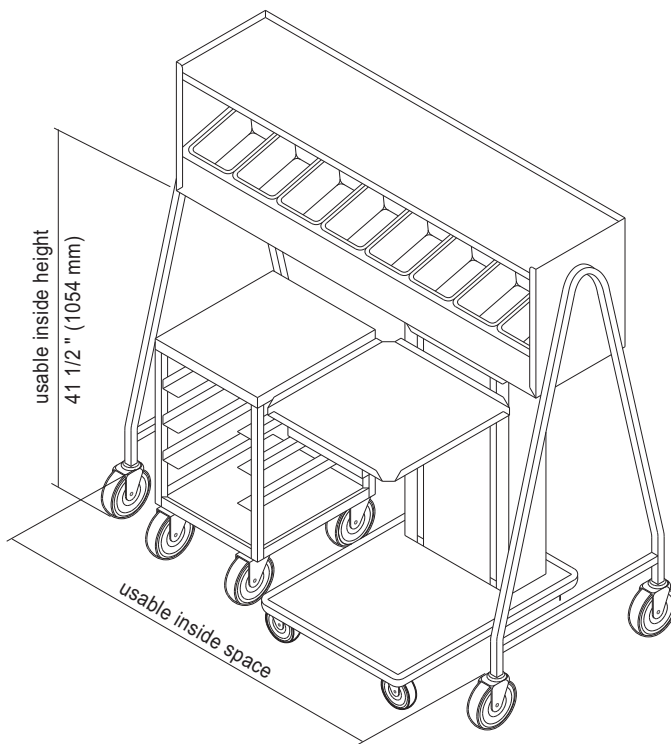

STARTER STATION

STARTER STATION

BURLODGE® custom starter stations are located at the start of the belt line and are ideal for the storage of cutlery, napkins and all condiments, etc.....

APPLICATIONS

- ◆ Cafeterias
- ◆ Tray make up systems
- ◆ Serving lines
- ◆ Modular buffet systems
- ◆ Water stations
- ◆ Serving stations

- ◆ Stainless steel, type 304, #4 finish on all exterior surfaces.
- ◆ Stainless steel, #16 ga, 1" x 1" tubular legs.
- ◆ Heli-arc and spot welded construction.
- ◆ Top shelf turned up on sides and back.
- ◆ Lower shelf to accept standard size pans to hold cutlery and assorted condiments.
- ◆ Space between legs to store **BURLODGE®** tray dispensing units or to roll over the end of **BURLODGE®** straightrak conveyors.
- ◆ 5" (125 mm) all swivel, heavy duty, non-marking casters. 2 c/w brakes.

B-4860 SHOWING IN USE
POSITIONED OVER THE START
END OF **BURLODGE®** STRAIGHTRAK
TRAY MAKE-UP CONVEYOR

B-6060 SHOWING IN USE
WITH TRAY DISPENSER
AND MOBILE UTILITY TABLE

Model	Overall Depth	Overall Length	Overall Height	Usable Inside Space	Pan Capacity			Shipping Weight App
					Full Size	1/2 Size	1/3 Size	
B-4860	27" (686 mm)	48" (1219 mm)	62" (1575 mm)	43" (1092 mm)	2	4	6	100 Lbs (45.5 kg)
B-6060	27" (686 mm)	60" (1524 mm)	62" (1575 mm)	55" (1397 mm)	2	5	8	120 Lbs (54.5 kg)