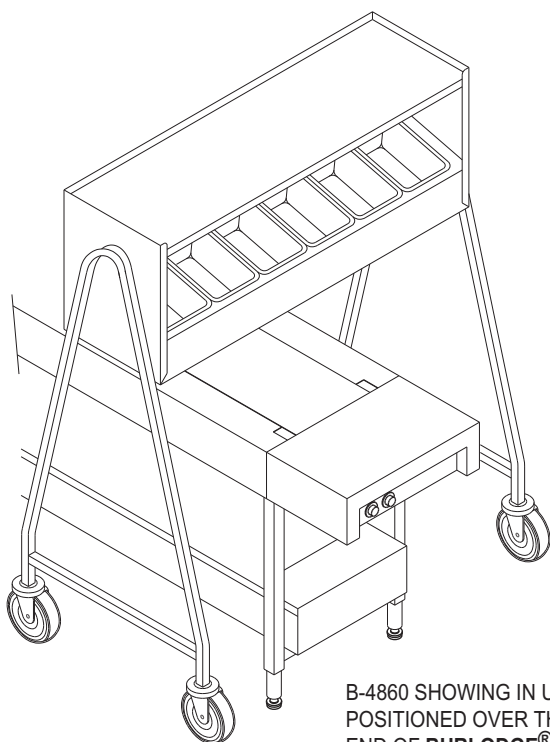

STARTER STATION

STARTER STATION

BURLODGE® custom starter stations are located at the start of the belt line and are ideal for the storage of cutlery, napkins and all condiments, etc.....

APPLICATIONS

- ◆ Cafeterias
- ◆ Tray make up systems
- ◆ Serving lines
- ◆ Modular buffet systems
- ◆ Water stations
- ◆ Serving stations

- ◆ Stainless steel, type 304, #4 finish on all exterior surfaces.
- ◆ Stainless steel, #16 ga, 1" x 1" tubular legs.
- ◆ Heli-arc and spot welded construction.
- ◆ Top shelf turned up on sides and back.
- ◆ Lower shelf to accept standard size pans to hold cutlery and assorted condiments.
- ◆ Space between legs to store **BURLODGE®** tray dispensing units or to roll over the end of **BURLODGE®** straightrak conveyors.
- ◆ 5" (125 mm) all swivel, heavy duty, non-marking casters. 2 c/w brakes.

B-4860 SHOWING IN USE
POSITIONED OVER THE START
END OF **BURLODGE®** STRAIGHTRAK
TRAY MAKE-UP CONVEYOR

B-6060 SHOWING IN USE
WITH TRAY DISPENSER
AND MOBILE UTILITY TABLE

Model	Overall Depth	Overall Length	Overall Height	Usable Inside Space	Pan Capacity			Shipping Weight App
					Full Size	1/2 Size	1/3 Size	
B-4860	27" (686 mm)	48" (1219 mm)	62" (1575 mm)	43" (1092 mm)	2	4	6	100 Lbs (45.5 kg)
B-6060	27" (686 mm)	60" (1524 mm)	62" (1575 mm)	55" (1397 mm)	2	5	8	120 Lbs (54.5 kg)